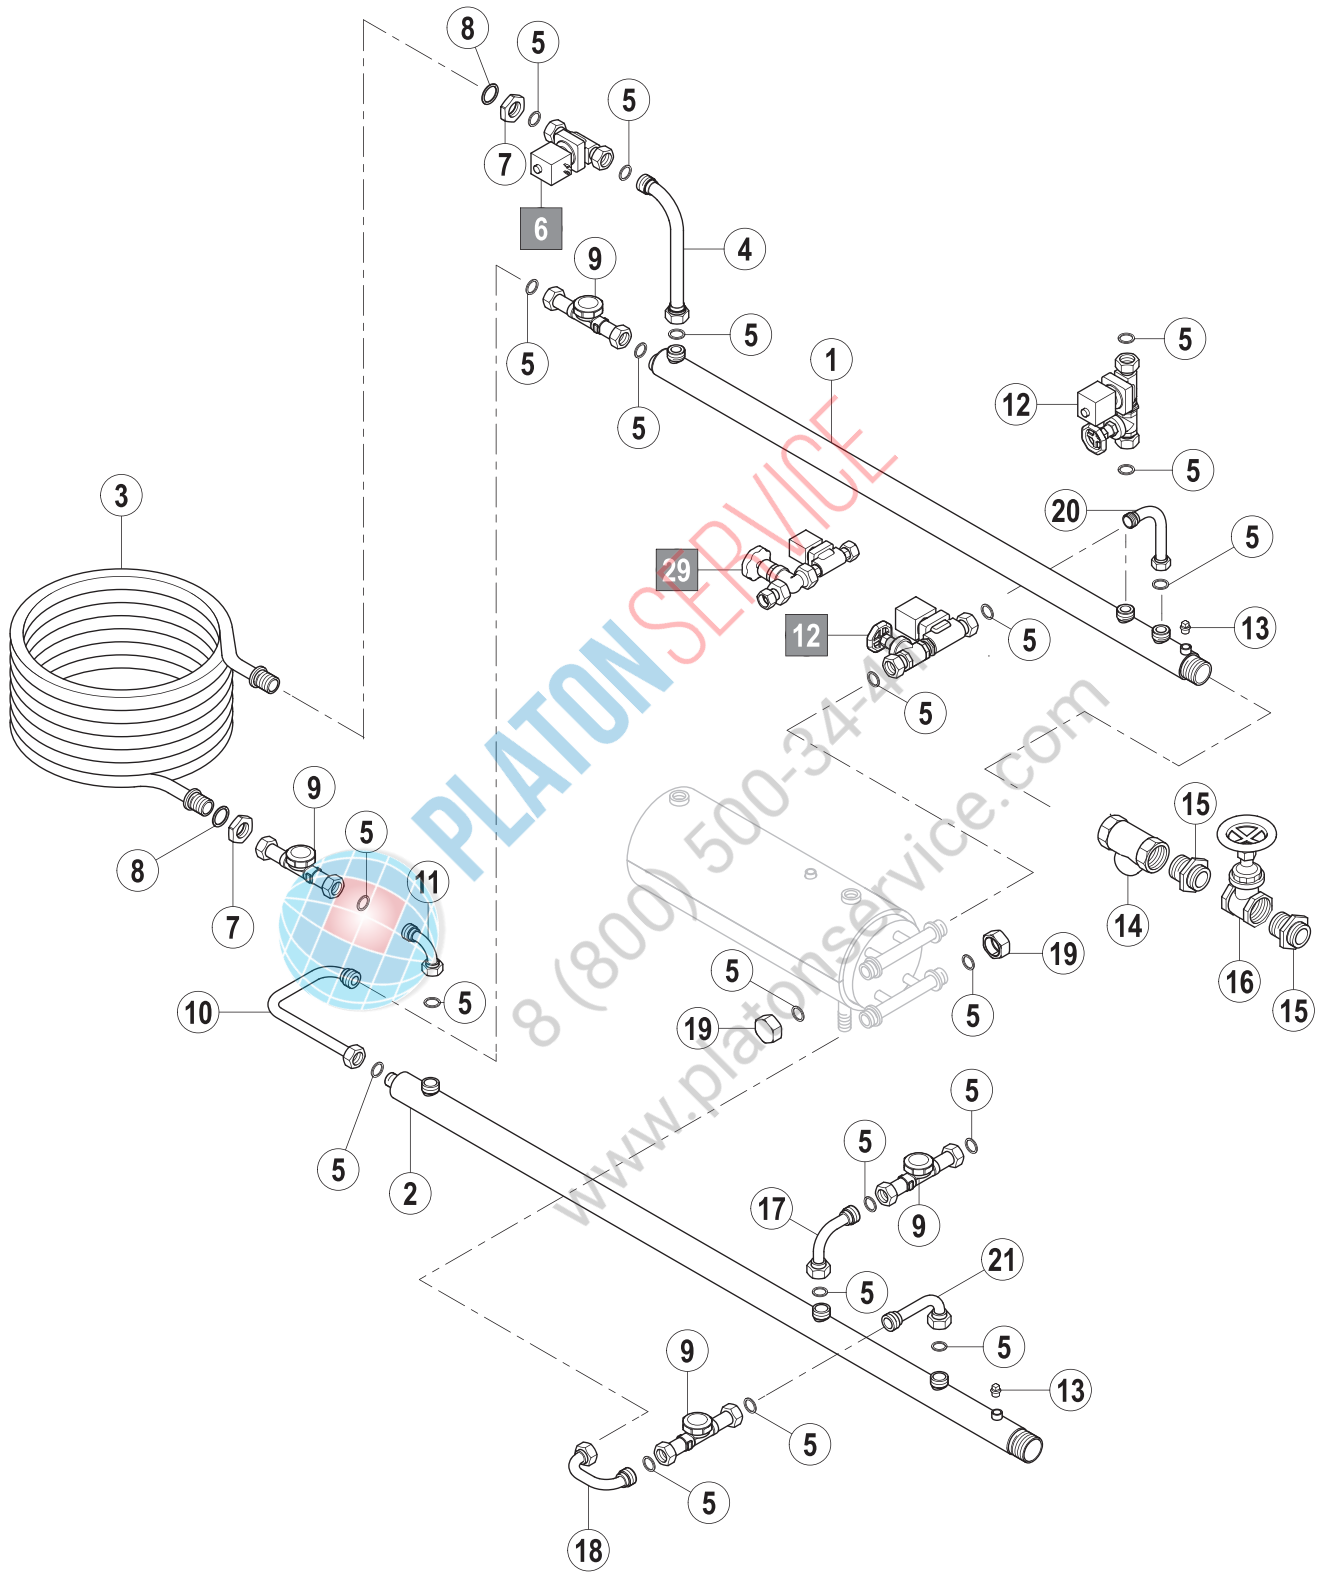

12.1

FUX 12.1

Pos.	A	B [mm]		C (D) [mm]	Bemerkung / Remarks / Remarques
		612	760		
01	L/R	01-296546-001	=		A-PF-TBR-DS - Maschine / machine
	R/L	01-296546-002	=		A-PF-TBR-DS - Maschine / machine
	L/R	01-296546-003	=		A-A-PF-TBR-DS - Maschine / machine
	R/L	01-296546-004	=		A-A-PF-TBR-DS - Maschine / machine
	L/R	01-296546-005	=		A-A-A-PF-TBR-DS - Maschine / machine
	R/L	01-296546-006	=		A-A-A-PF-TBR-DS - Maschine / machine
02	L/R	01-296548-001	=		A-PF-TBR-DS - Maschine / machine
	R/L	01-296548-002	=		A-PF-TBR-DS - Maschine / machine
	L/R	01-296548-003	=		A-A-PF-TBR-DS - Maschine / machine
	R/L	01-296548-004	=		A-A-PF-TBR-DS - Maschine / machine
	L/R	01-296548-005	=		A-A-A-PF-TBR-DS - Maschine / machine
	R/L	01-296548-006	=		A-A-A-PF-TBR-DS - Maschine / machine
03		01-245647-001	=		
04		01-245628-001	=		
05		00-302574-014	=		
06		01-245593-001	=		Dampf / steam / vapeur 1 - 3,5 bar
		01-245593-002	=		Dampf / steam / vapeur <= 1 bar
07		00-609698-000	=		
08		00-300084-010	=		
09		01-245603-001	=		
10		01-245635-002	=		
11		01-245634-002	=		
12		01-245774-001	=		Dampf / steam / vapeur 1 - 3,5 bar
		01-245774-002	=		Dampf / steam / vapeur <= 1 bar
13		00-603130-000	=		
14		00-774429-001	=		
15		00-600558-002	=		
16		00-774420-001	=		
17		01-245631-001	=		
18		01-245629-001	=		
19		01-245605-001	=		
20		01-245625-001	=		
21		01-245630-002	=