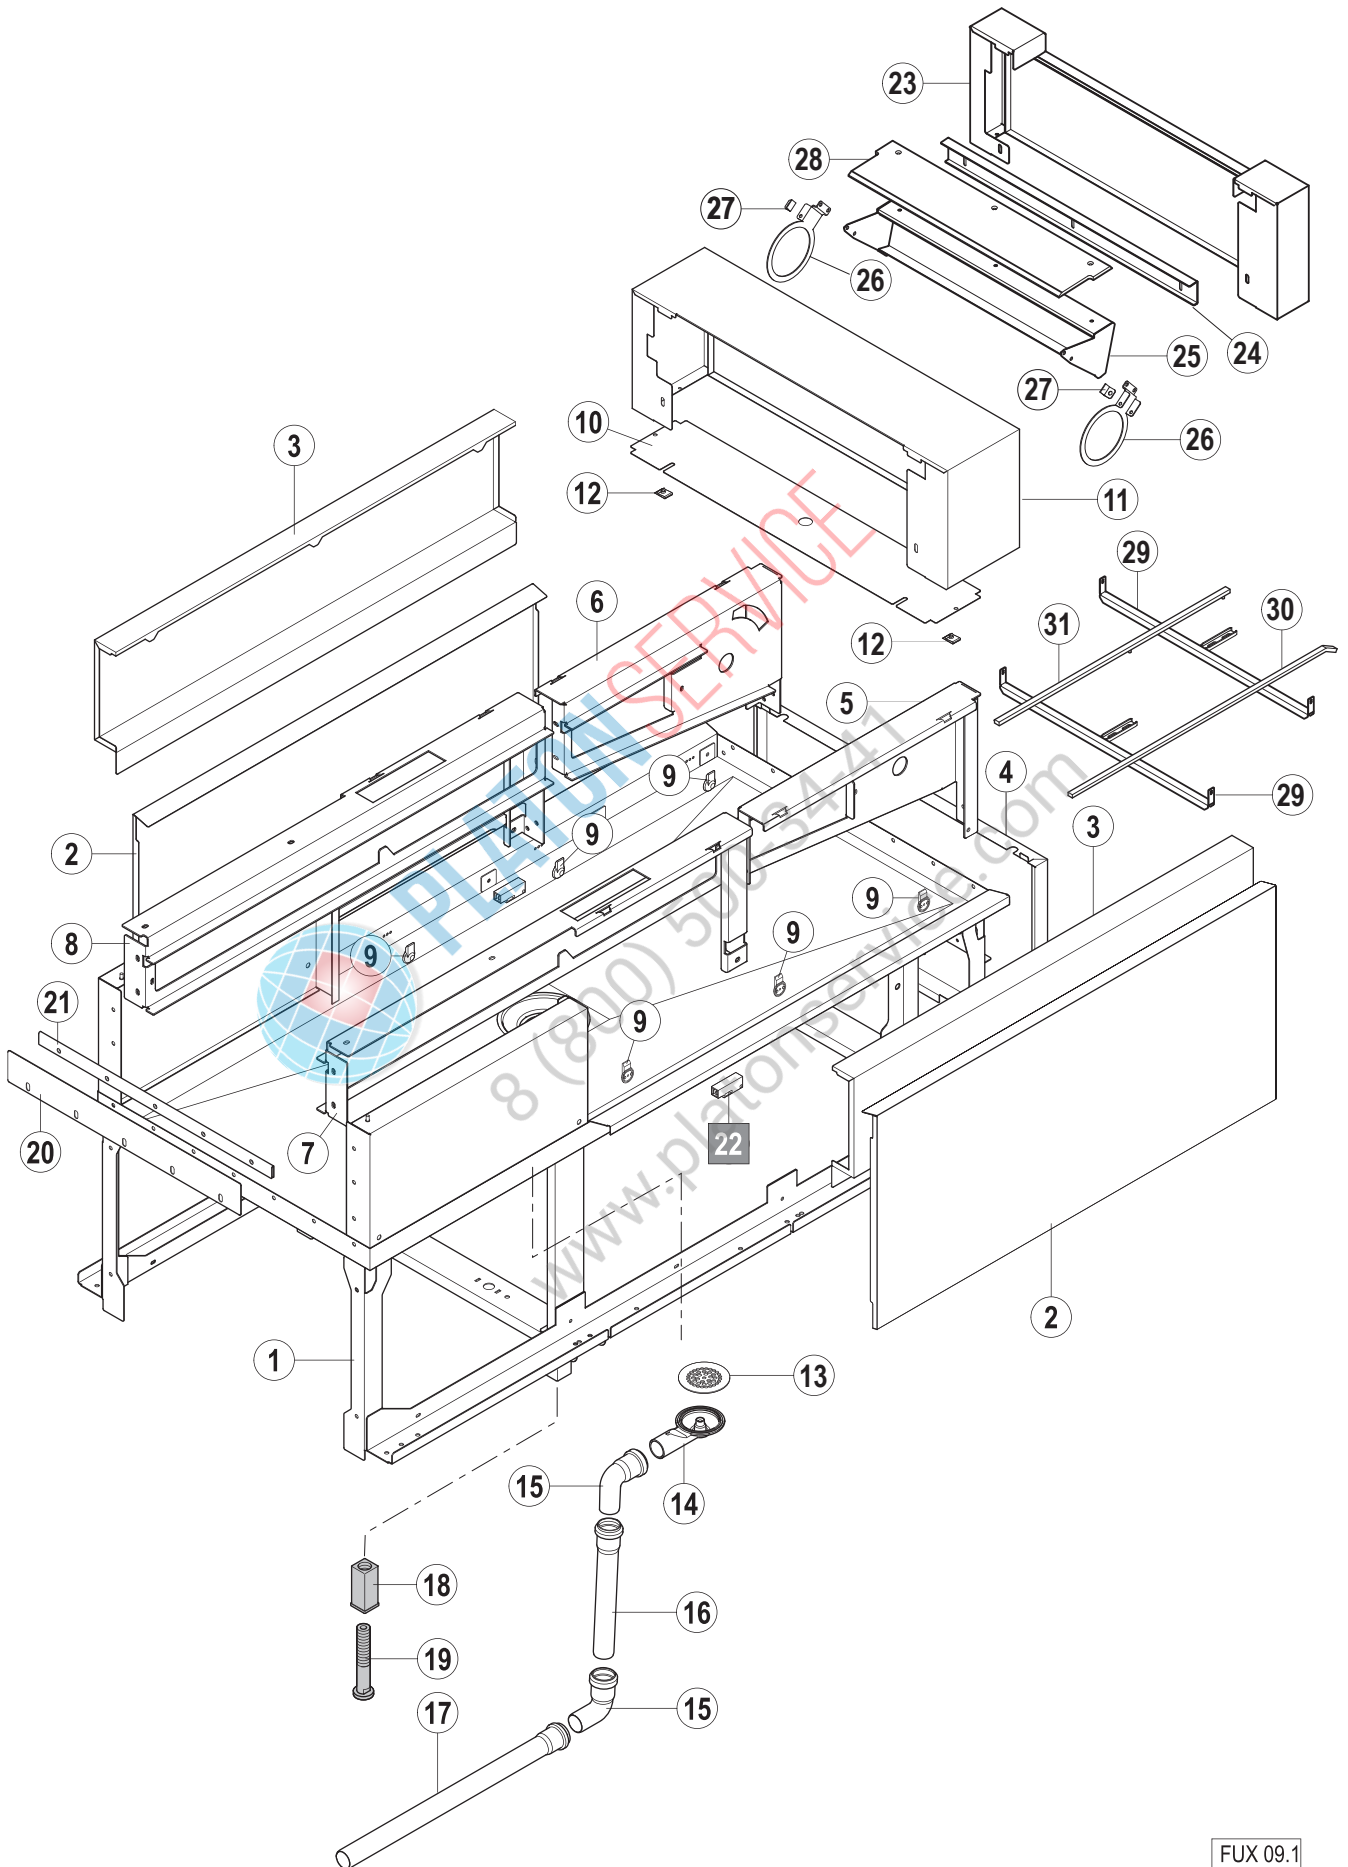

09.1

FUX 09.1

Pos.	A	B [mm]		C (D) [mm]	Bemerkung / Remarks / Remarques
		612	760		
01		01-245189-002	01-245189-006	(800)	DS4
		01-245189-003	01-245189-007	(1100)	DS5
		01-245189-004	01-245189-008	(1400)	DS6
02		01-245190-002	=	(800)	DS4
		01-245190-005	=	(1100)	DS5
		01-245190-006	=	(1400)	DS6
03		01-245417-003	=	(800)	DS4
		01-245417-004	=	(1100)	DS5
		01-245417-005	=	(1400)	DS6
04		01-245272-001	01-245272-002		
05		01-245238-001	=		DS4
		01-245238-002	=		DS5
		01-245238-003	=		DS6
06		01-245237-001	=		DS4
		01-245237-002	=		DS5
		01-245237-003	=		DS6
07		01-245235-001	=		DS
08		01-245234-001	=		DS
09		00-325037-001	=		
10		01-245415-001	01-245415-002		
11		01-245414-001	01-245414-002		
12		00-371148-002	=		
13		01-245107-001	=		
14		01-245109-010	=		
15		00-230080-002	=		
16		00-325706-007	=		
17		00-325706-003	=		
18		00-325008-001	=		
19		00-325007-001	=		
20		01-245753-001	01-245753-002		
21		01-245324-001	01-245324-002		
22		00-775491-001	=		
23		01-518302-001	01-518302-002		
24		01-518303-001	01-518303-002		
25		01-296927-002	01-296927-001		
26		00-325242-002	=		
27		01-325244-001	=		
28		01-296835-003	01-296835-004		
29		---	01-291212-002		
30		---	01-291218-011	(800)	DS4
		---	01-291218-012	(1100)	DS5
		---	01-291218-013	(1400)	DS6
31		---	01-291205-017