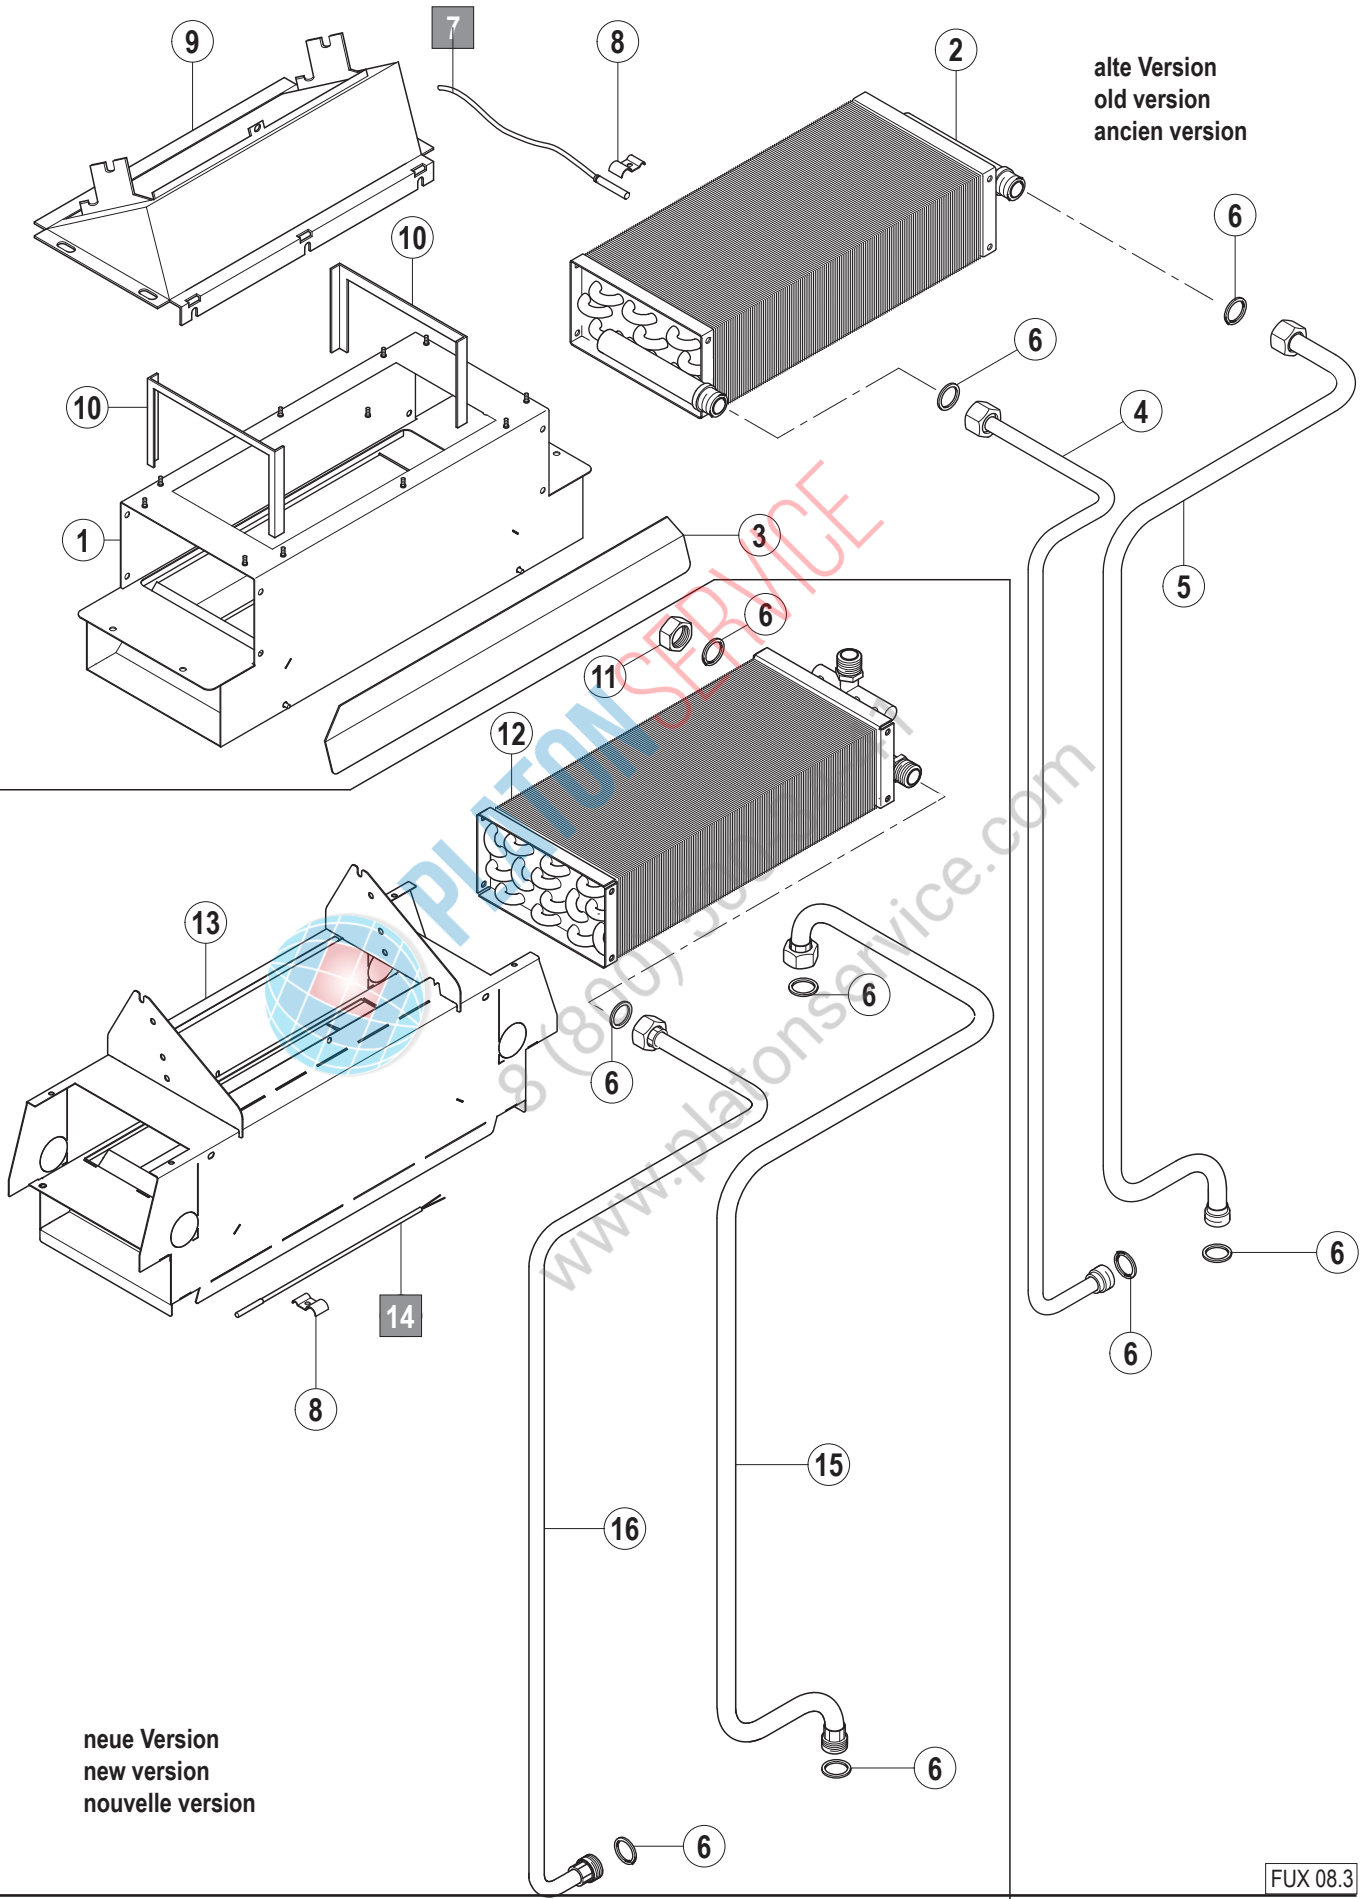

alte Version
old version
ancien version

neue Version
new version
nouvelle version

08.3

Pos.	A	B [mm]		C (D) [mm]	Bemerkung / Remarks / Remarques
		612	760		
01		01-245606-004	---		
02		00-229742-000	---		Standard
		---	---		CrNi / SST / inox
03		01-245557-001	---		
04	L/R	01-296534-001	---		DS
	R/L	01-296538-001	---		DS
	L/R	---	---		DSK
	R/L	---	---		DSK
05	L/R	01-296532-001	---		DS
	R/L	01-245356-001	---		DS
	L/R	---	---		DSK
	R/L	---	---		DSK
06		00-302574-014	=		
07		00-378584-000	---		
08		00-324157-000	=		
09		01-296500-001	---		
10		01-296527-001	---		
11		01-245605-001	=		
12		01-296851-001	01-296851-002		
13		01-517243-001	01-517243-002		
14		00-775612-003	=		
15	L/R	01-517250-003	01-517250-007		DS
	R/L	01-517250-004	01-517250-008		DS
	L/R	01-517252-003	01-517252-007		DSK
	R/L	01-517252-004	01-517252-008		DSK
16	L/R	01-245632-008	01-245632-010		DS
	R/L	01-245633-008	01-245633-010		DS
	L/R	01-245633-002	01-245633-004		DSK
	R/L	01-245632-002	01-245632-004		DSK